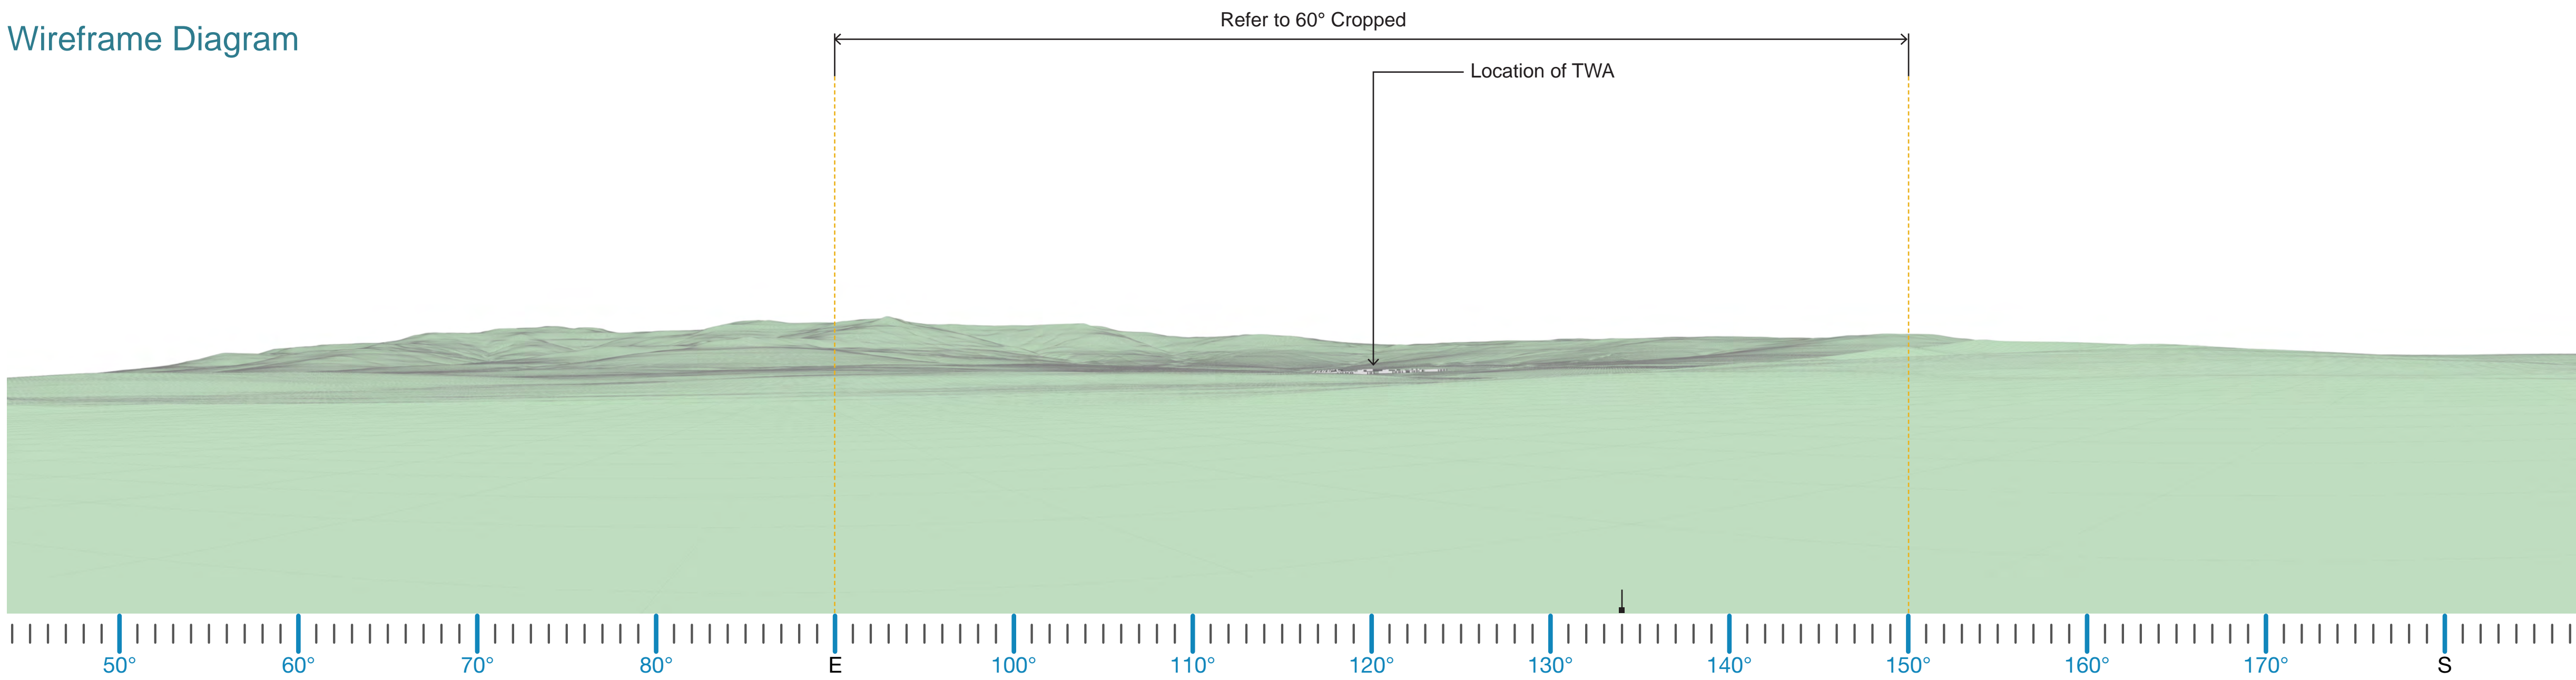

PM01 (VP01) Intersection of Vinegaroy Road and Coolah Creek Road, Coolah

Existing View | 180° Baseline Panorama

Proposed View | 180° Panorama

Wireframe Diagram

Photomontage 01 Location and Viewing Direction
Aerial image. Source: Google Earth 2023

PM01 (VP01) Intersection of Vinegaroy Road and Coolah Creek Road, Coolah

Proposed View | 60° Cropped

PM02 (VP02) Vinegaroy Road, Coolah

Existing View | 180° Baseline Panorama

Proposed View | 180° Panorama

Wireframe Diagram

Photomontage 02 Location and Viewing Direction
Aerial image. Source: Google Earth 2023

PM02 (VP02) Vinegaroy Road, Coolah

Proposed View | 60° Cropped

PM03 (VP03) Vinegaroy Road, Coolah

Existing View | 180° Baseline Panorama

Proposed View | 180° Panorama

Wireframe Diagram

Photomontage 03 Location and Viewing Direction
Aerial image. Source: Google Earth 2023

PM03 (VP03) Vinegaroy Road, Coolah

Proposed View | 60° Cropped