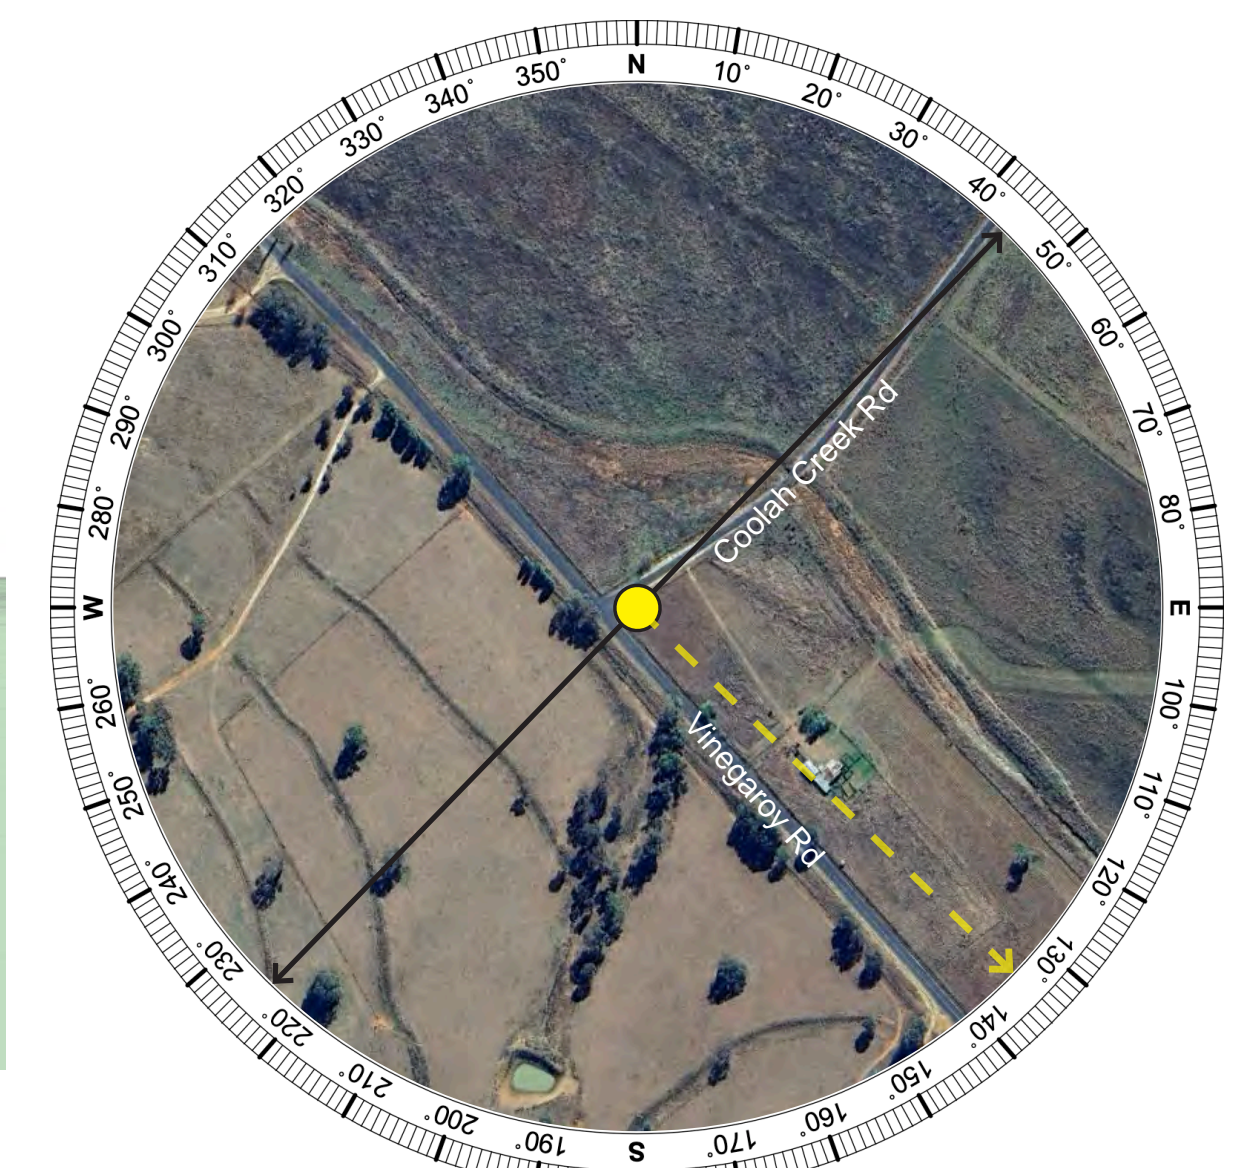

PM01 (VP01) Intersection of Vinegaroy Road and Coolah Creek Road, Coolah

Existing View | 180° Baseline Panorama

Proposed View | 180° Panorama

Wireframe Diagram

Photomontage 01 Location and Viewing Direction
Aerial image. Source: Google Earth 2023

PM01 (VP01) Intersection of Vinegaroy Road and Coolah Creek Road, Coolah

Proposed View | 60° Cropped

PM02 (VP02) Vinegaroy Road, Coolah

Existing View | 180° Baseline Panorama

Proposed View | 180° Panorama

Wireframe Diagram

Photomontage 02 Location and Viewing Direction
Aerial image. Source: Google Earth 2023

PM02 (VP02) Vinegaroy Road, Coolah

Proposed View | 60° Cropped

PM03 (VP03) Vinegaroy Road, Coolah

Existing View | 180° Baseline Panorama

Proposed View | 180° Panorama

Wireframe Diagram

Photomontage 03 Location and Viewing Direction
Aerial image. Source: Google Earth 2023

PM03 (VP03) Vinegaroy Road, Coolah

Proposed View | 60° Cropped