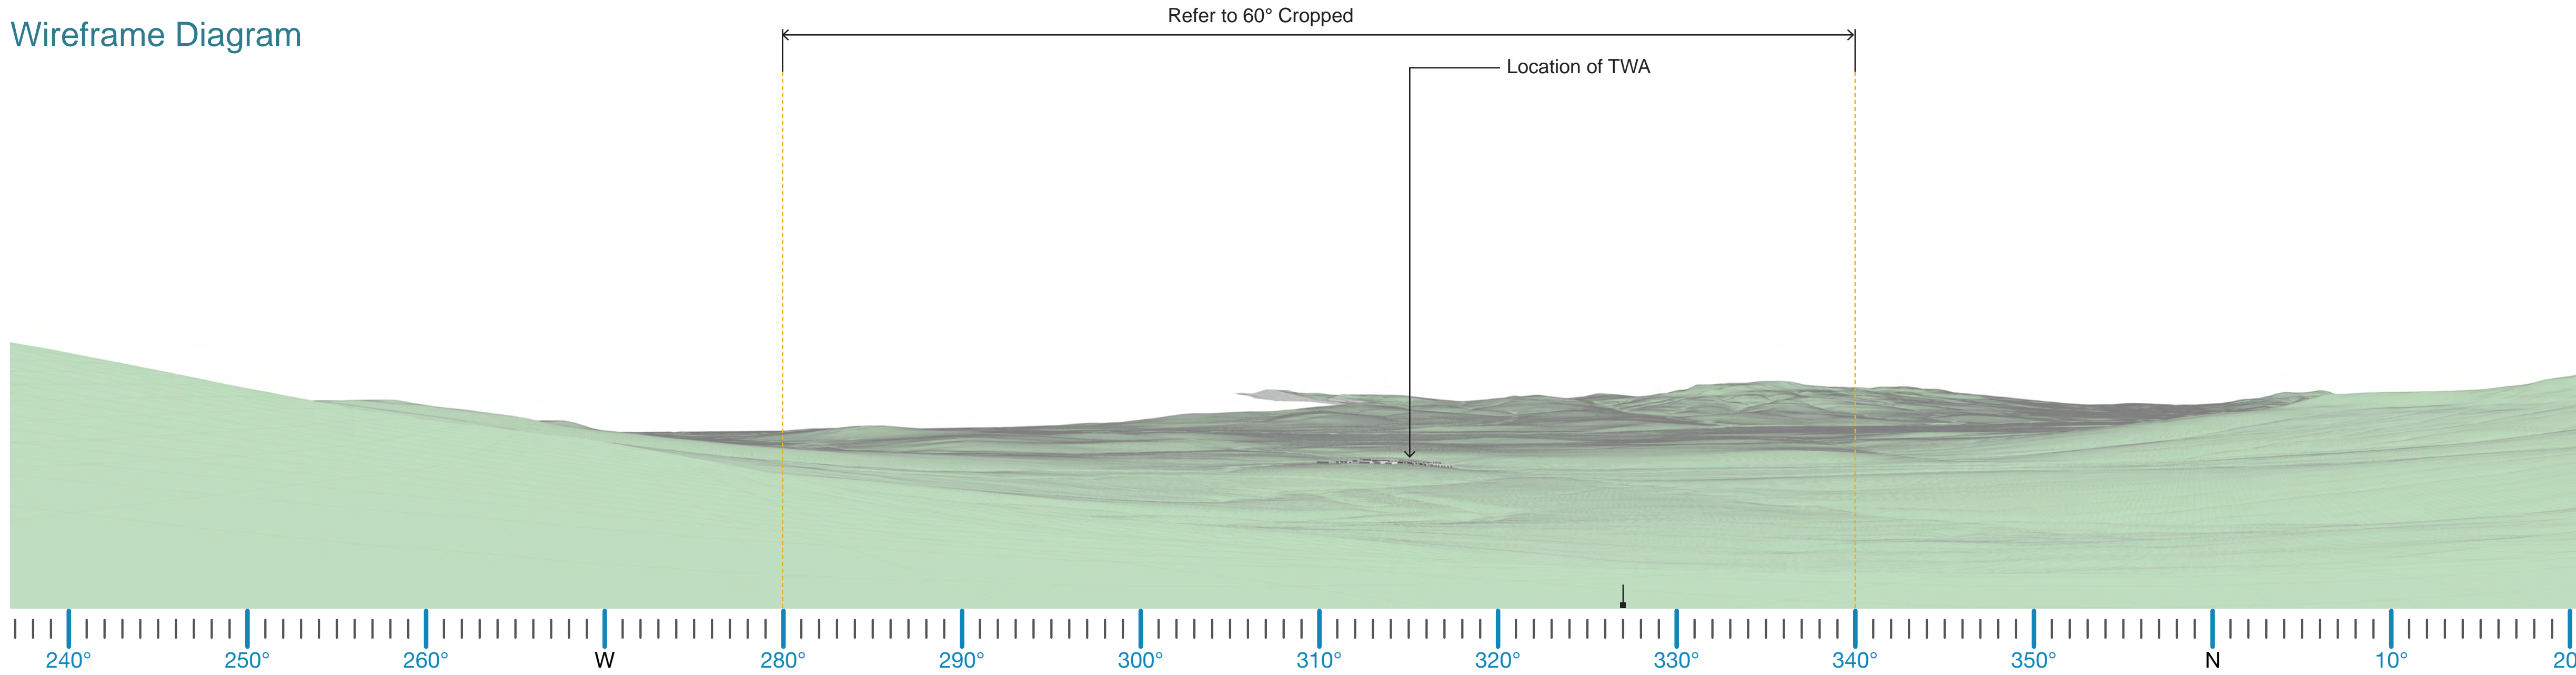

PM01 (VP01) Intersection of Vinegaroy Road and Coolah Creek Road, Coolah

Proposed View | 60° Cropped

PM02 (VP02) Vinegaroy Road, Coolah

Existing View | 180° Baseline Panorama

Proposed View | 180° Panorama

Wireframe Diagram

Photomontage 02 Location and Viewing Direction
Aerial image. Source: Google Earth 2023

PM02 (VP02) Vinegaroy Road, Coolah

Proposed View | 60° Cropped

PM03 (VP03) Vinegaroy Road, Coolah

Existing View | 180° Baseline Panorama

Proposed View | 180° Panorama

Wireframe Diagram

Photomontage 03 Location and Viewing Direction
Aerial image. Source: Google Earth 2023

PM03 (VP03) Vinegaroy Road, Coolah

Proposed View | 60° Cropped