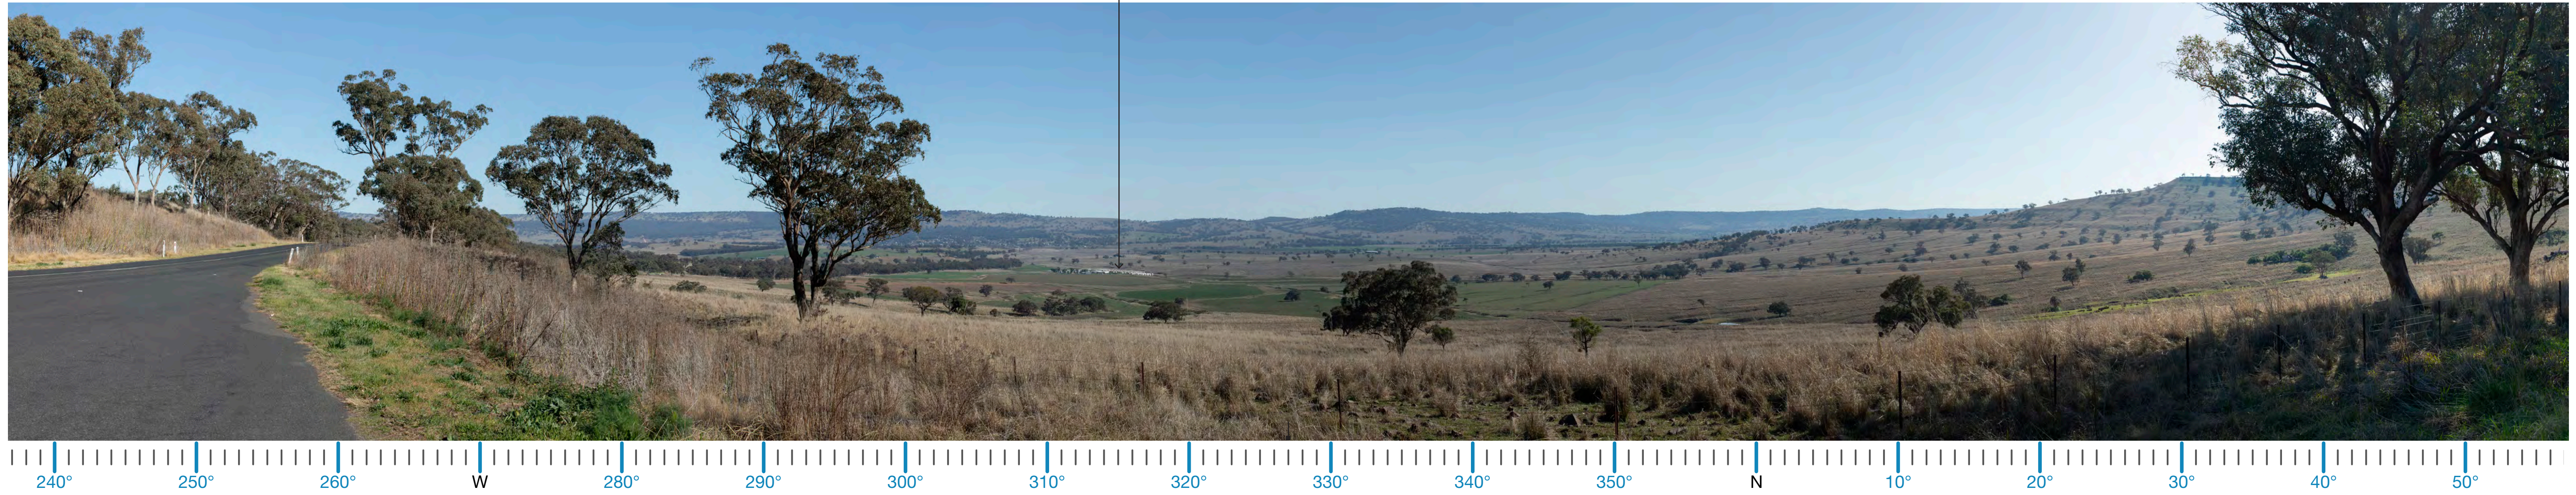

PM01 (VP01) Intersection of Vinegaroy Road and Coolah Creek Road, Coolah

Existing View | 180° Baseline Panorama

Proposed View | 180° Panorama

Wireframe Diagram

Photomontage 01 Location and Viewing Direction
Aerial image. Source: Google Earth 2023

PM01 (VP01) Intersection of Vinegaroy Road and Coolah Creek Road, Coolah

Proposed View | 60° Cropped

PM02 (VP02) Vinegaroy Road, Coolah

Existing View | 180° Baseline Panorama

Proposed View | 180° Panorama

Wireframe Diagram

Photomontage 02 Location and Viewing Direction
Aerial image. Source: Google Earth 2023

PM02 (VP02) Vinegaroy Road, Coolah

Proposed View | 60° Cropped

PM03 (VP03) Vinegaroy Road, Coolah

Existing View | 180° Baseline Panorama

Proposed View | 180° Panorama

Wireframe Diagram

Photomontage 03 Location and Viewing Direction
Aerial image. Source: Google Earth 2023

PM03 (VP03) Vinegaroy Road, Coolah

Proposed View | 60° Cropped