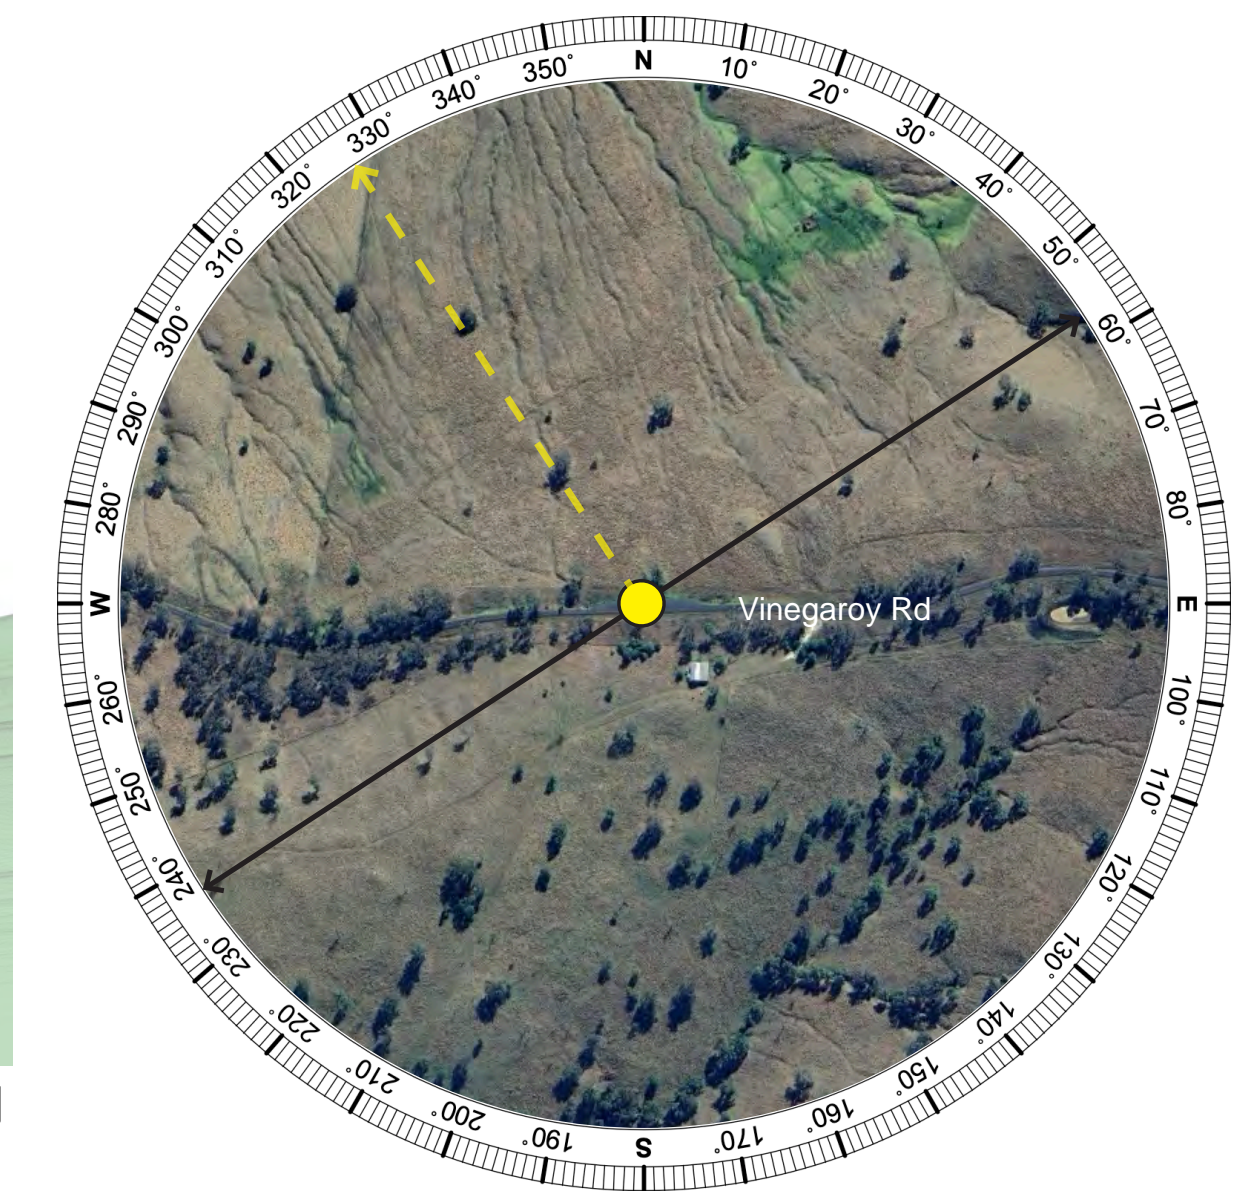

PM01 (VP01) Intersection of Vinegaroy Road and Coolah Creek Road, Coolah

Existing View | 180° Baseline Panorama

Proposed View | 180° Panorama

Wireframe Diagram

Photomontage 01 Location and Viewing Direction
Aerial image. Source: Google Earth 2023

PM01 (VP01) Intersection of Vinegaroy Road and Coolah Creek Road, Coolah

Proposed View | 60° Cropped

PM02 (VP02) Vinegaroy Road, Coolah

Existing View | 180° Baseline Panorama

Proposed View | 180° Panorama

Wireframe Diagram

Photomontage 02 Location and Viewing Direction
Aerial image. Source: Google Earth 2023

PM02 (VP02) Vinegaroy Road, Coolah

Proposed View | 60° Cropped

PM03 (VP03) Vinegaroy Road, Coolah

Existing View | 180° Baseline Panorama

Proposed View | 180° Panorama

Wireframe Diagram

Photomontage 03 Location and Viewing Direction
Aerial image. Source: Google Earth 2023

PM03 (VP03) Vinegaroy Road, Coolah

Proposed View | 60° Cropped