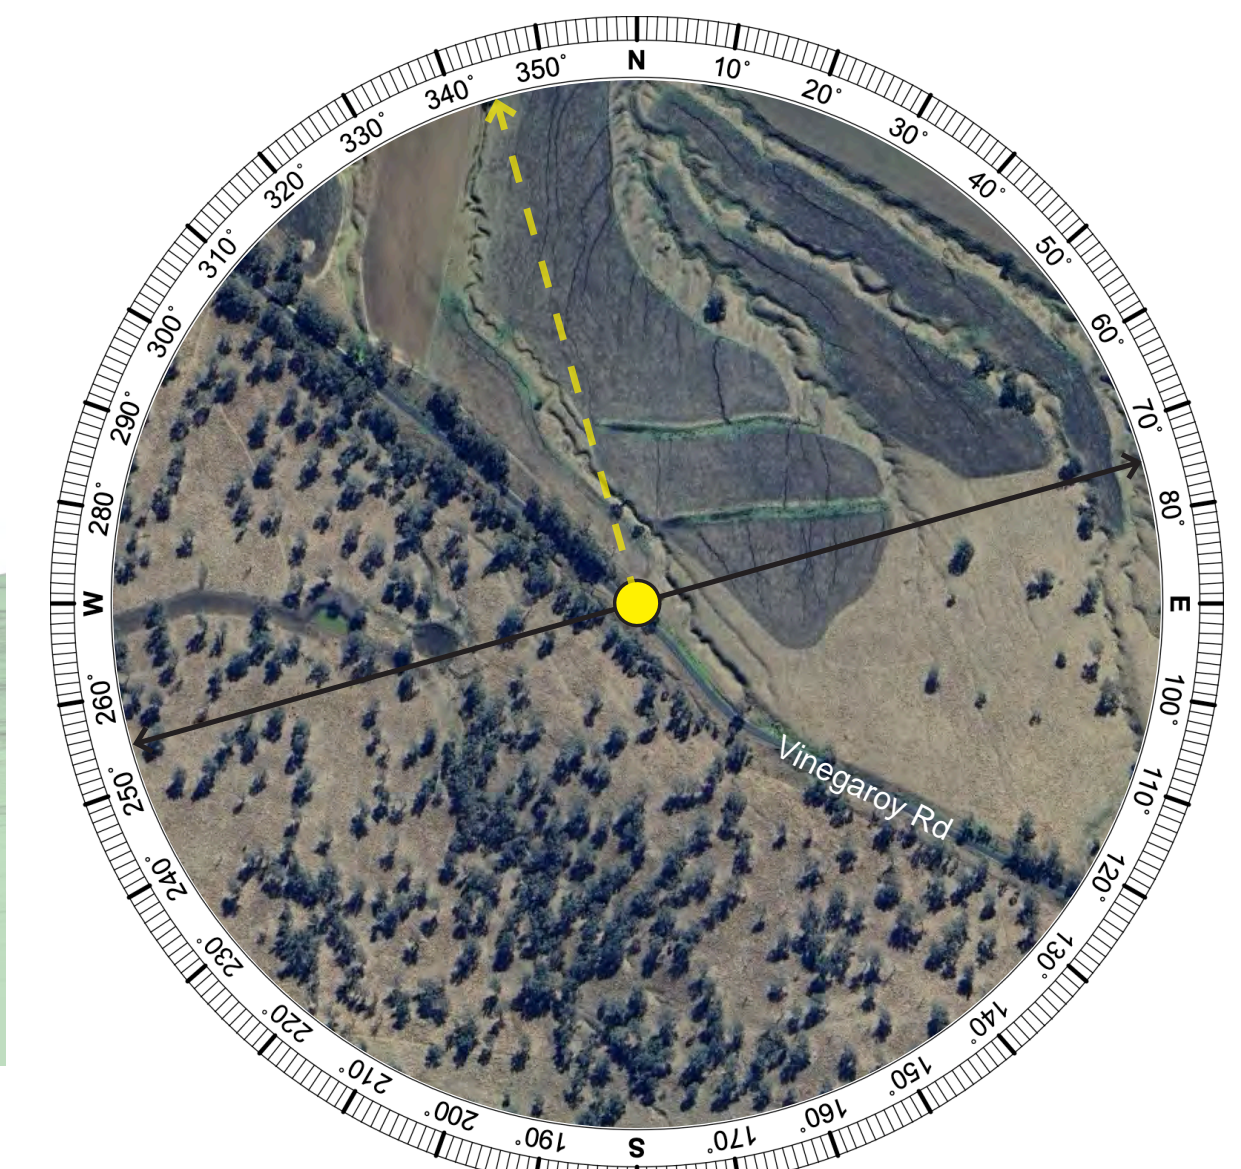

PM01 (VP01) Intersection of Vinegaroy Road and Coolah Creek Road, Coolah

Existing View | 180° Baseline Panorama

Proposed View | 180° Panorama

Wireframe Diagram

Photomontage 01 Location and Viewing Direction
Aerial image. Source: Google Earth 2023

PM01 (VP01) Intersection of Vinegaroy Road and Coolah Creek Road, Coolah

Proposed View | 60° Cropped

PM02 (VP02) Vinegaroy Road, Coolah

Existing View | 180° Baseline Panorama

Proposed View | 180° Panorama

Wireframe Diagram

Photomontage 02 Location and Viewing Direction
Aerial image. Source: Google Earth 2023

PM02 (VP02) Vinegaroy Road, Coolah

Proposed View | 60° Cropped

PM03 (VP03) Vinegaroy Road, Coolah

Existing View | 180° Baseline Panorama

Proposed View | 180° Panorama

Wireframe Diagram

Photomontage 03 Location and Viewing Direction
Aerial image. Source: Google Earth 2023

PM03 (VP03) Vinegaroy Road, Coolah

Proposed View | 60° Cropped