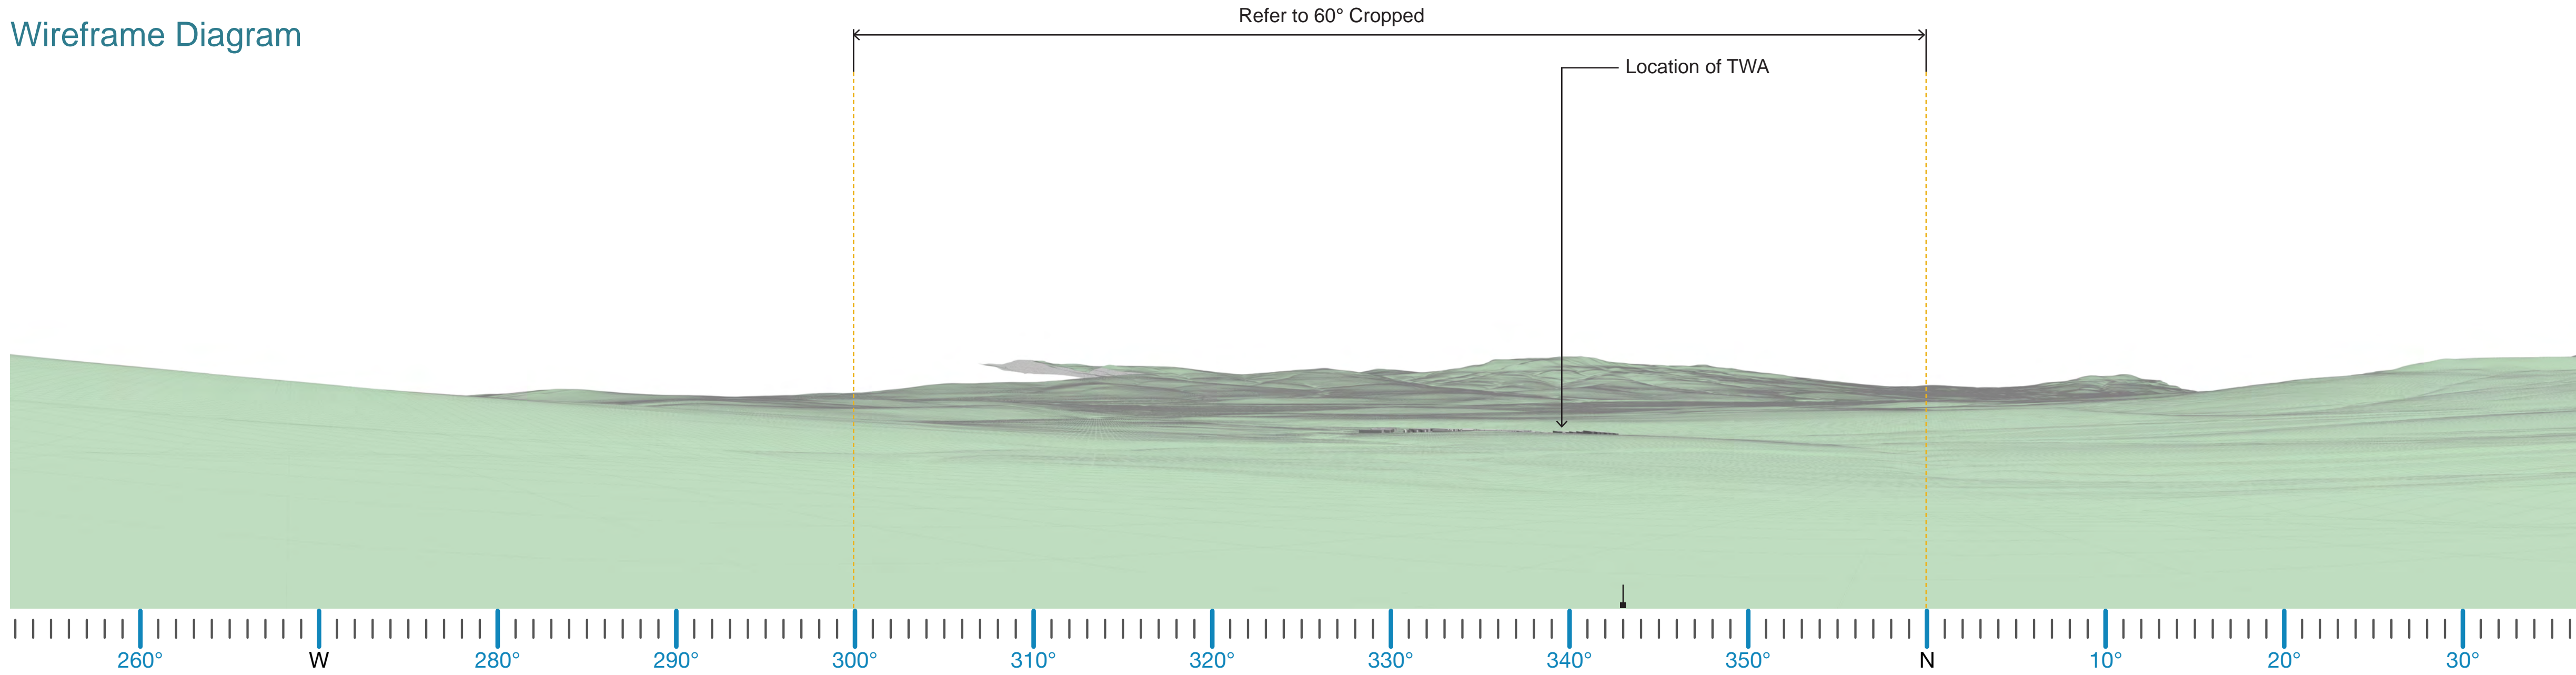

PM01 (VP01) Intersection of Vinegaroy Road and Coolah Creek Road, Coolah

Existing View | 180° Baseline Panorama

Proposed View | 180° Panorama

Wireframe Diagram

Photomontage 01 Location and Viewing Direction
Aerial image. Source: Google Earth 2023

PM01 (VP01) Intersection of Vinegaroy Road and Coolah Creek Road, Coolah

Proposed View | 60° Cropped

PM02 (VP02) Vinegaroy Road, Coolah

Existing View | 180° Baseline Panorama

Proposed View | 180° Panorama

Wireframe Diagram

Photomontage 02 Location and Viewing Direction
Aerial image. Source: Google Earth 2023

PM02 (VP02) Vinegaroy Road, Coolah

Proposed View | 60° Cropped

PM03 (VP03) Vinegaroy Road, Coolah

Existing View | 180° Baseline Panorama

Proposed View | 180° Panorama

Wireframe Diagram

Photomontage 03 Location and Viewing Direction
Aerial image. Source: Google Earth 2023

PM03 (VP03) Vinegaroy Road, Coolah

Proposed View | 60° Cropped