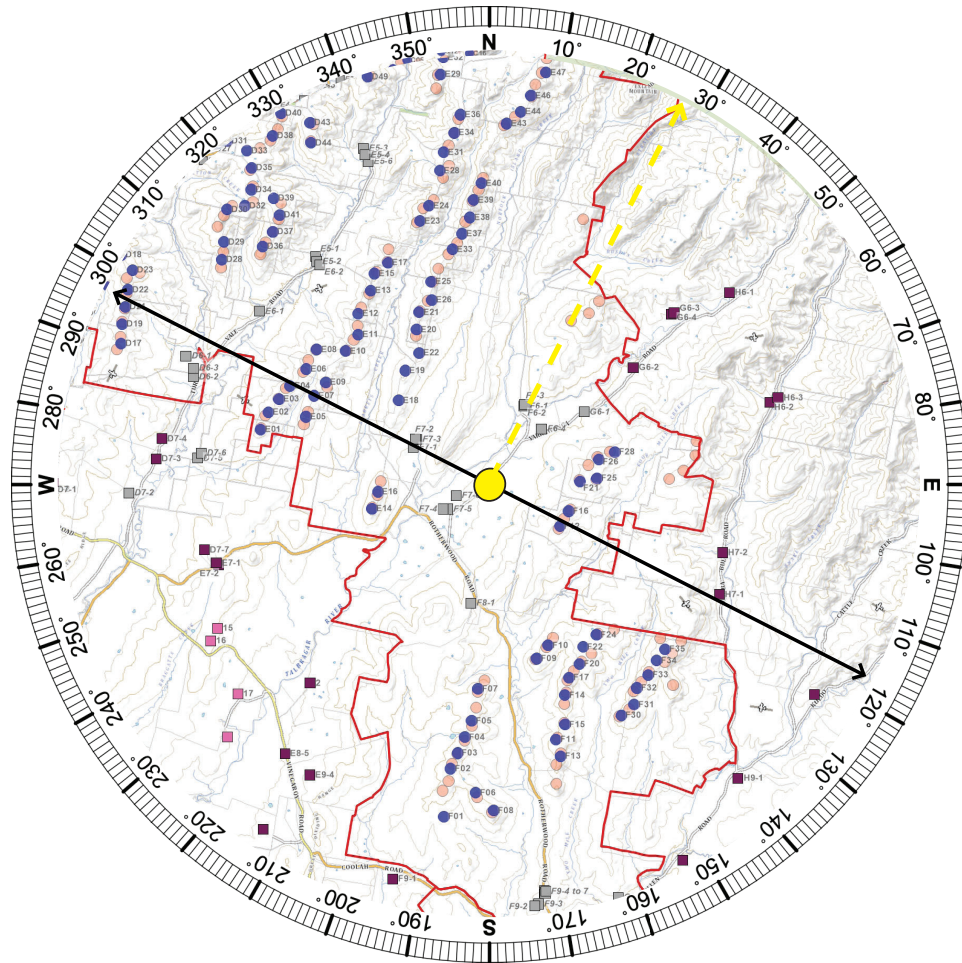

Photomontage 18

Photomontage 18

Location:
Yarrowonga Rd, Cassilis
Photograph Date and Time:
20th October 2021 11:25 am
Coordinates:
31°53'23.50"S 149°56'6.65"E
Distance to Nearest Transmission Tower:
1.87km
Viewing Direction:
Northeast
Elevation:
549m
Representative Dwelling/s:
N/A

LEGEND

- Photomontage location

Figure C.18 Photomontage 18 Location and Viewing Direction

Aerial image - Source: Sixmaps 2020

Photomontage 18

Existing View

RTS Project View