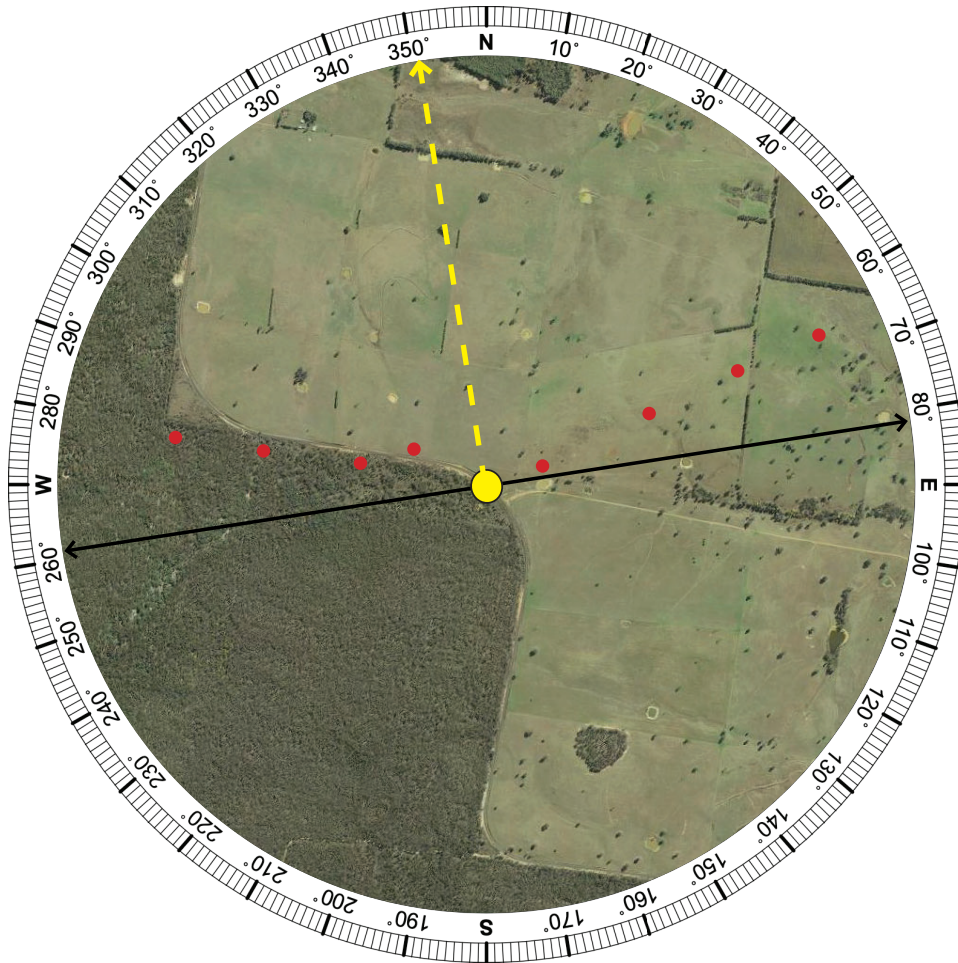

Photomontage 17

Photomontage 17

Location:
Summerhill Road, Turill.
Photograph Date and Time:
19th October 2021 3:25 pm
Coordinates:
32° 6'22.59"S 149°53'34.87"E
Distance to Nearest Transmission Tower:
0.2km
Viewing Direction:
North
Elevation:
495m
Representative Dwelling/s:
N/A

LEGEND

- Proposed Transmission Poles Location
- Photomontage location

Figure C.17 Photomontage 17 Location and Viewing Direction

Aerial image - Source: Sixmaps 2020

Photomontage 17

Existing View

RTS Project View