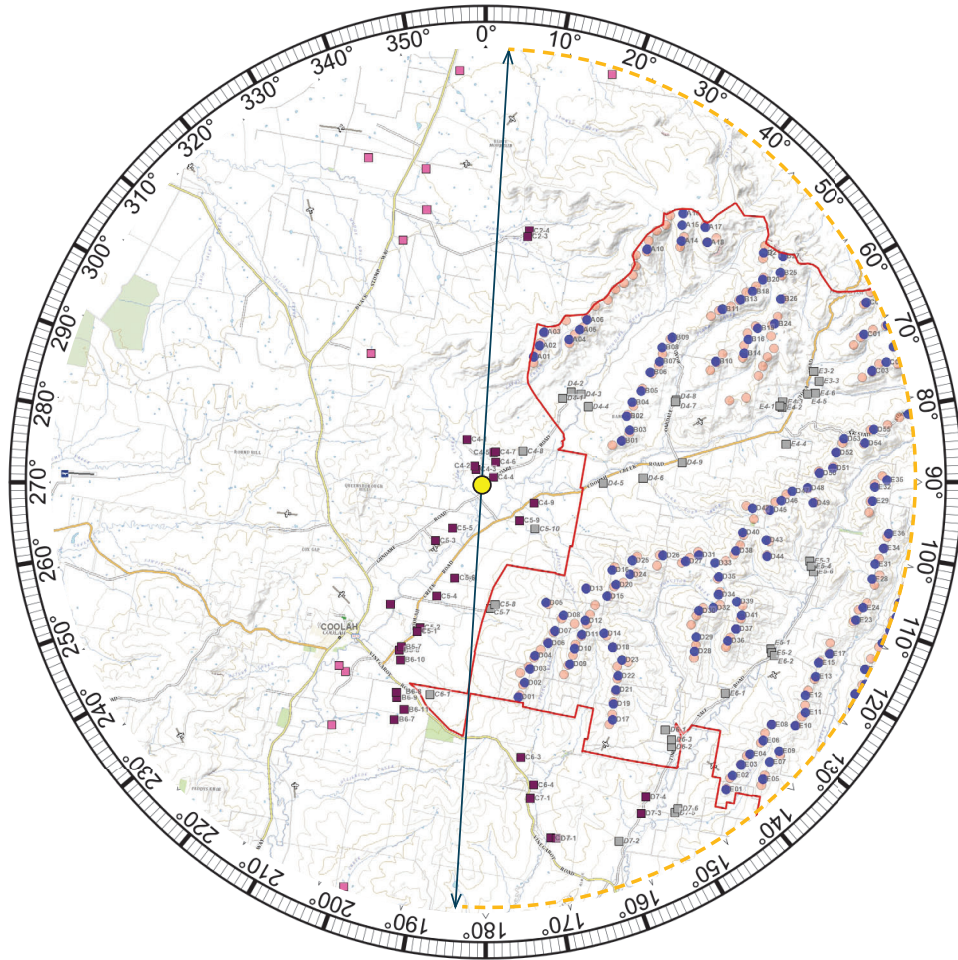

Photomontage 08

Figure C.8 Photomontage 08 (L11 Cooks Road) Location and Viewing Direction

Map Source: Sixmaps 2020

Photomontage 08

Location:	Corner of Gundare Road and Cooks Road
Photograph Date and Time:	28th May 2020 1:33pm
Coordinates:	31°46'40.32"S 149°46'11.51"E
Distance to nearest visible WTG:	4.70 km (D05)
Viewing Direction:	East
Elevation:	532m
Original LVIA Location Reference (GBD 2014):	L11 Cooks Road

LEGEND

- Involved Dwelling
- Non-involved Dwelling
- Approved turbine: 165 m blade tip height
- Proposed turbine: 215 m blade tip height
- Photomontage location
- - - Extent of photomontage field of view

Photomontage 08

RTS Project View

Approved Project View